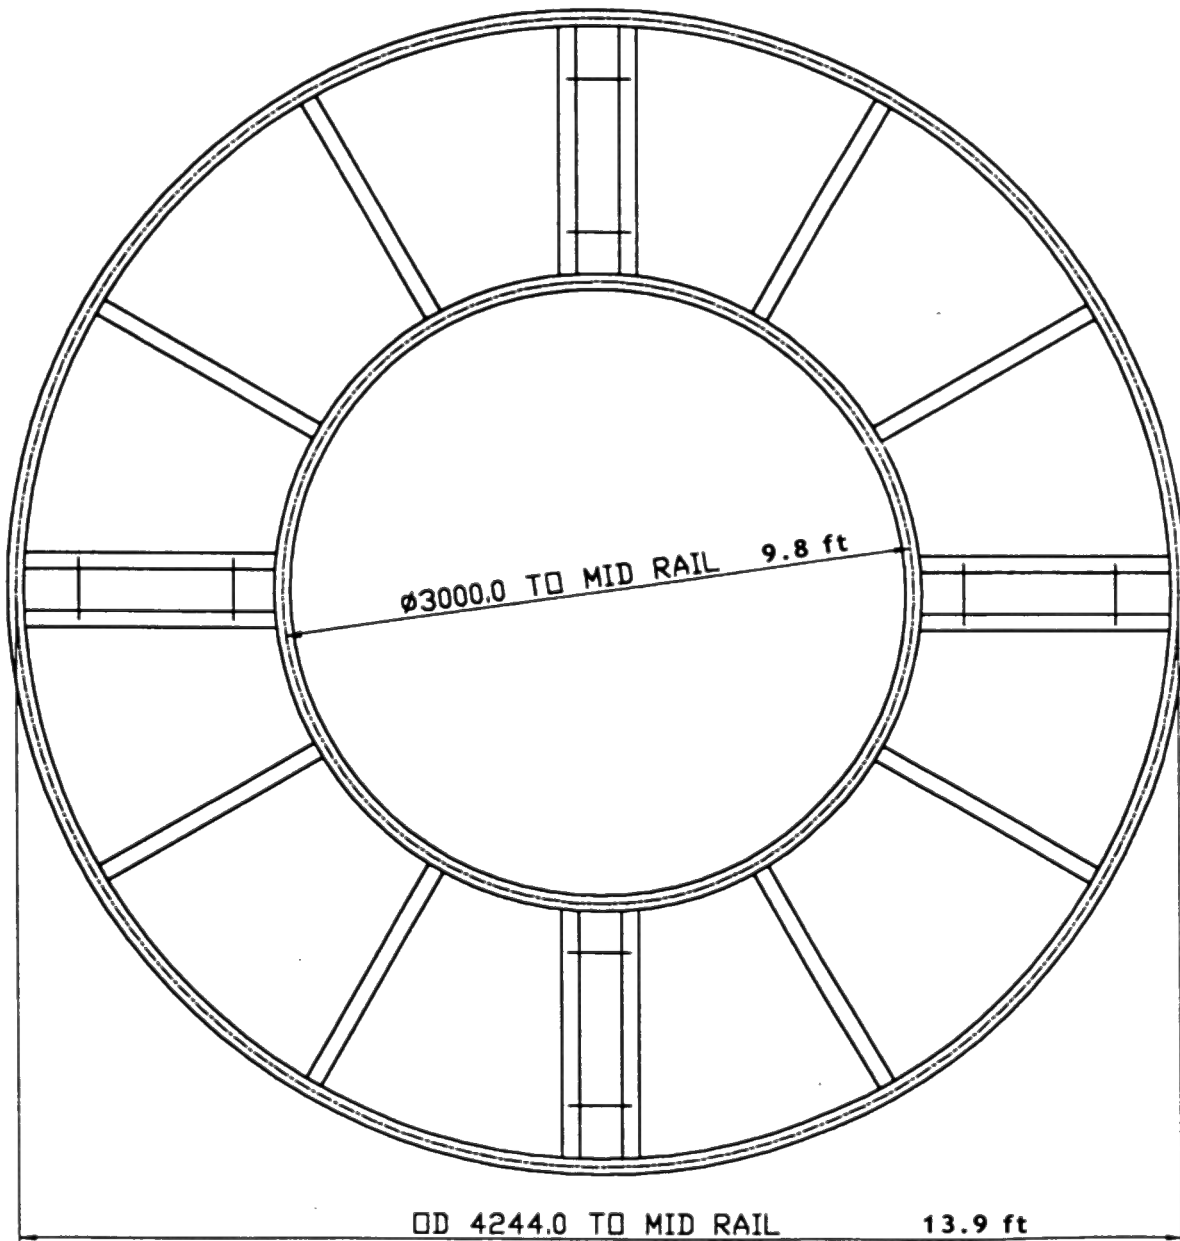

# Filmair Curve Track 90°

GRIP

## Ø38 HI-LOAD TRACK 90° CURVES

**Partners in Production®**

VANCOUVER

CALGARY

WINNIPEG

TORONTO

SUDBURY

HALIFAX