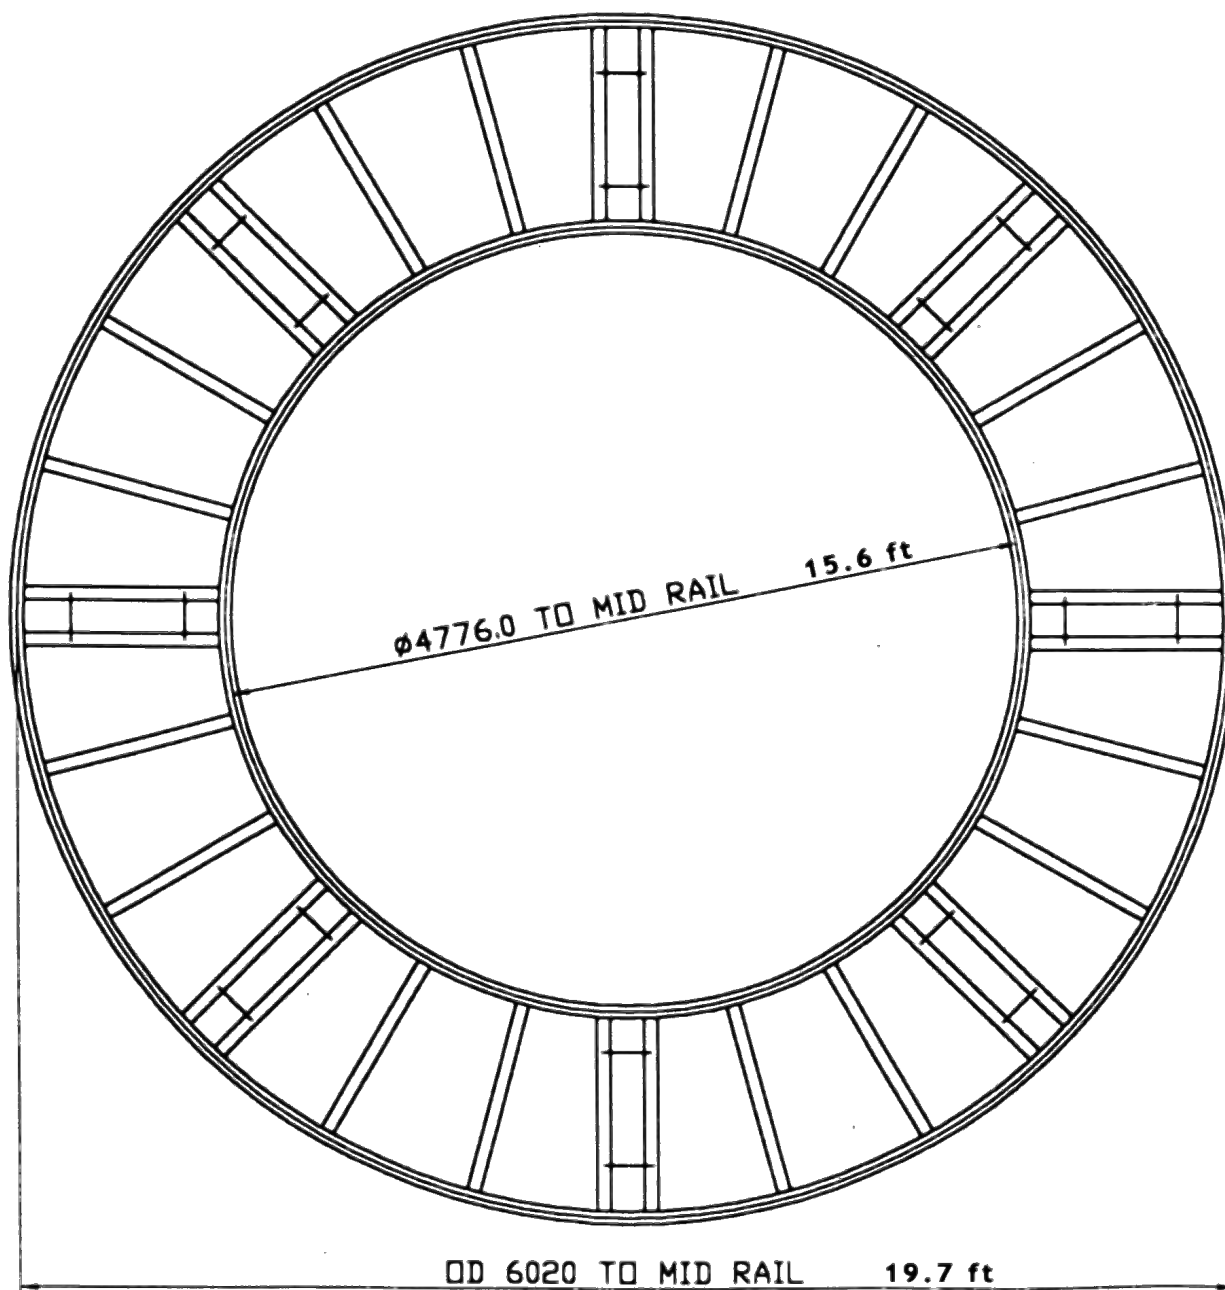

Filmair Curve Track 45°

GRIP

Ø38 HI-LOAD DOLLY TRACK 45° CURVES

Partners in Production®

VANCOUVER

CALGARY

WINNIPEG

TORONTO