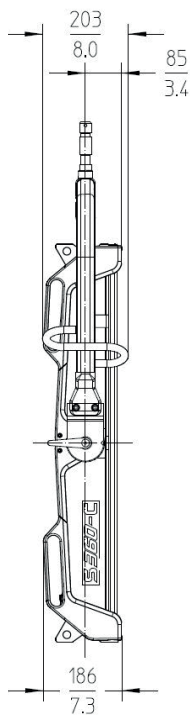

Technical Specifications

Lamphead	
Optical System	Swappable Soft Diffusion Panels
Light Aperture	1280 x 870 mm / 50.4 x 34.4"
Beam Angle	105° (Half Peak Angle)
Weight	41 kg / 90.4 lbs (incl. Carbon Fiber Yoke and Spigot)
Handling	Carbon Fiber Yoke, Dual High-Strength Tilt Lock
Mounting	28 mm Spigot (Junior Pin)
Tilt Angle	+/- 90°
Lamphead Voltage Input	54 V DC
Power Consumption	1,500 W Nominal, 1,600 W Maximum
Lamphead Power Connection	Male 4-Pin Metal Locking - 30 Amp
White Light	2,800 K to 10,000 K continuously variable correlated color temperature
Colored Light	Full RGB+W color gamut with Hue and Saturation control
Color Temperature Tolerance	+/- 100 K (nominal), +/- 1/8 Green-Magenta (nominal)
Color Rendition	CRI Average > 95 TLCI Average > 90
Green-Magenta Adjustment	continuously adjustable (Full Minusgreen to Full Plusgreen)
Dimming	0 to 100 % continuous
Control	On-Board Controller, 5-Pin DMX In and Through, EtherCon LAN network connectivity, USB-A, Art-Net
Wireless Control	LumenRadio CRMX (DMX & RDM)
Remote Device Management (RDM)	DMX Setup, Hour Counter and Standard RDM commands
Software Interface	Ethernet: DMX Setup, Fixture Status & Control, and Firmware Upgrade through PC or Mac USB-A: Software Upgrade via flash drive
Housing Color	Blue/Silver
Ambient Temperature Operation	-20 to +45° C (-4 to +113° F)
Protection Class / IP Rating	III / IP20
Estimated LED Lifetime (L70)	50,000 hours
Estimated Color Shift Over Lifetime (CCT)	+/- 5 %
Certifications	CE, CB, ENEC, cNRTLus, FCC pending: PSE