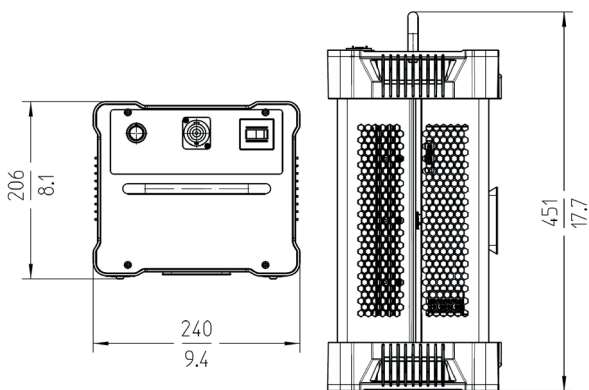

Technical Specifications

Lamphead	
Optical System	Swappable Soft Diffusion Panels
Light Aperture	1280 x 870 mm / 50.4 x 34.4"
Beam Angle	105° (Half Peak Angle)
Weight	41 kg / 90.4 lbs (incl. Carbon Fiber Yoke and Spigot)
Handling	Carbon Fiber Yoke, Dual High-Strength Tilt Lock
Mounting	28 mm Spigot (Junior Pin)
Tilt Angle	+/- 90°
Lamphead Voltage Input	54 V DC
Power Consumption	1,500 W Nominal, 1,600 W Maximum
Lamphead Power Connection	Male 4-Pin Metal Locking - 30 Amp
White Light	2,800 K to 10,000 K continuously variable correlated color temperature
Colored Light	Full RGB+W color gamut with Hue and Saturation control
Color Temperature Tolerance	+/- 100 K (nominal), +/- 1/8 Green-Magenta (nominal)
Color Rendition	CRI Average > 95 TLCI Average > 90
Green-Magenta Adjustment	continuously adjustable (Full Minusgreen to Full Plusgreen)
Dimming	0 to 100 % continuous
Control	On-Board Controller, 5-Pin DMX In and Through, EtherCon LAN network connectivity, USB-A, Art-Net
Wireless Control	LumenRadio CRMX (DMX & RDM)
Remote Device Management (RDM)	DMX Setup, Hour Counter and Standard RDM commands
Software Interface	Ethernet: DMX Setup, Fixture Status & Control, and Firmware Upgrade through PC or Mac USB-A: Software Upgrade via flash drive
Housing Color	Blue/Silver
Ambient Temperature Operation	-20 to +45° C (-4 to +113° F)
Protection Class / IP Rating	III / IP20
Estimated LED Lifetime (L70)	50,000 hours
Estimated Color Shift Over Lifetime (CCT)	+/- 5 %
Certifications	CE, CB, ENEC, cNRTLus, FCC pending: PSE