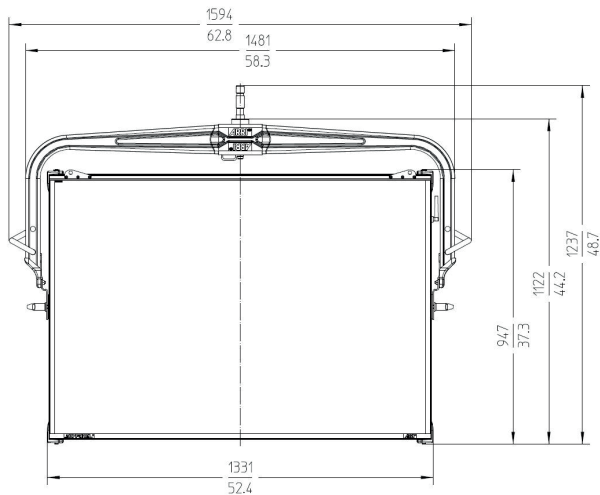

Technical Specifications

Lamphead	
Optical System	Swappable Soft Diffusion Panels
Light Aperture	1280 x 870 mm / 50.4 x 34.4"
Beam Angle	105° (Half Peak Angle)
Weight	41 kg / 90.4 lbs (incl. Carbon Fiber Yoke and Spigot)
Handling	Carbon Fiber Yoke, Dual High-Strength Tilt Lock
Mounting	28 mm Spigot (Junior Pin)
Tilt Angle	+/- 90°
Lamphead Voltage Input	54 V DC
Power Consumption	1,500 W Nominal, 1,600 W Maximum
Lamphead Power Connection	Male 4-Pin Metal Locking - 30 Amp
White Light	2,800 K to 10,000 K continuously variable correlated color temperature
Colored Light	Full RGB+W color gamut with Hue and Saturation control
Color Temperature Tolerance	+/- 100 K (nominal), +/- 1/8 Green-Magenta (nominal)
Color Rendition	CRI Average > 95 TLCI Average > 90
Green-Magenta Adjustment	continuously adjustable (Full Minusgreen to Full Plusgreen)
Dimming	0 to 100 % continuous
Control	On-Board Controller, 5-Pin DMX In and Through, EtherCon LAN network connectivity, USB-A, Art-Net
Wireless Control	LumenRadio CRMX (DMX & RDM)
Remote Device Management (RDM)	DMX Setup, Hour Counter and Standard RDM commands
Software Interface	Ethernet: DMX Setup, Fixture Status & Control, and Firmware Upgrade through PC or Mac USB-A: Software Upgrade via flash drive
Housing Color	Blue/Silver
Ambient Temperature Operation	-20 to +45° C (-4 to +113° F)
Protection Class / IP Rating	III / IP20
Estimated LED Lifetime (L70)	50,000 hours
Estimated Color Shift Over Lifetime (CCT)	+/- 5 %
Certifications	CE, CB, ENEC, cNRTLus, FCC pending: PSE