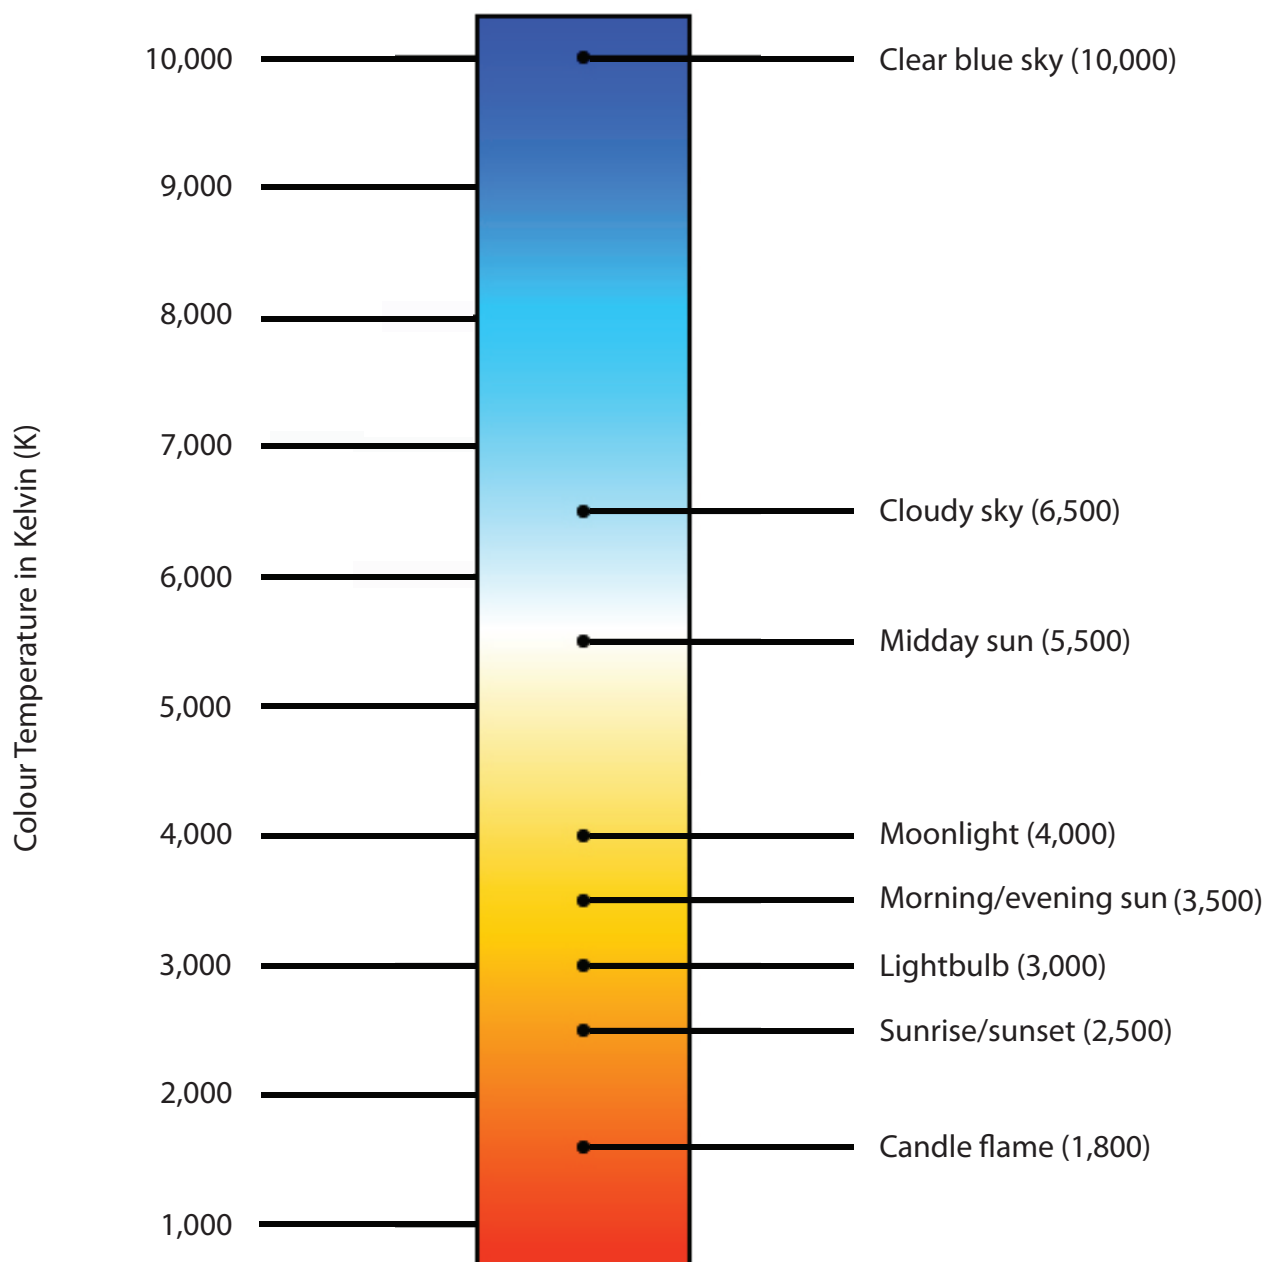

Colour Temperature Chart

LIGHTING

COLOUR TEMPERATURE CHART

Partners in Production®

VANCOUVER

CALGARY

WINNIPEG

TORONTO