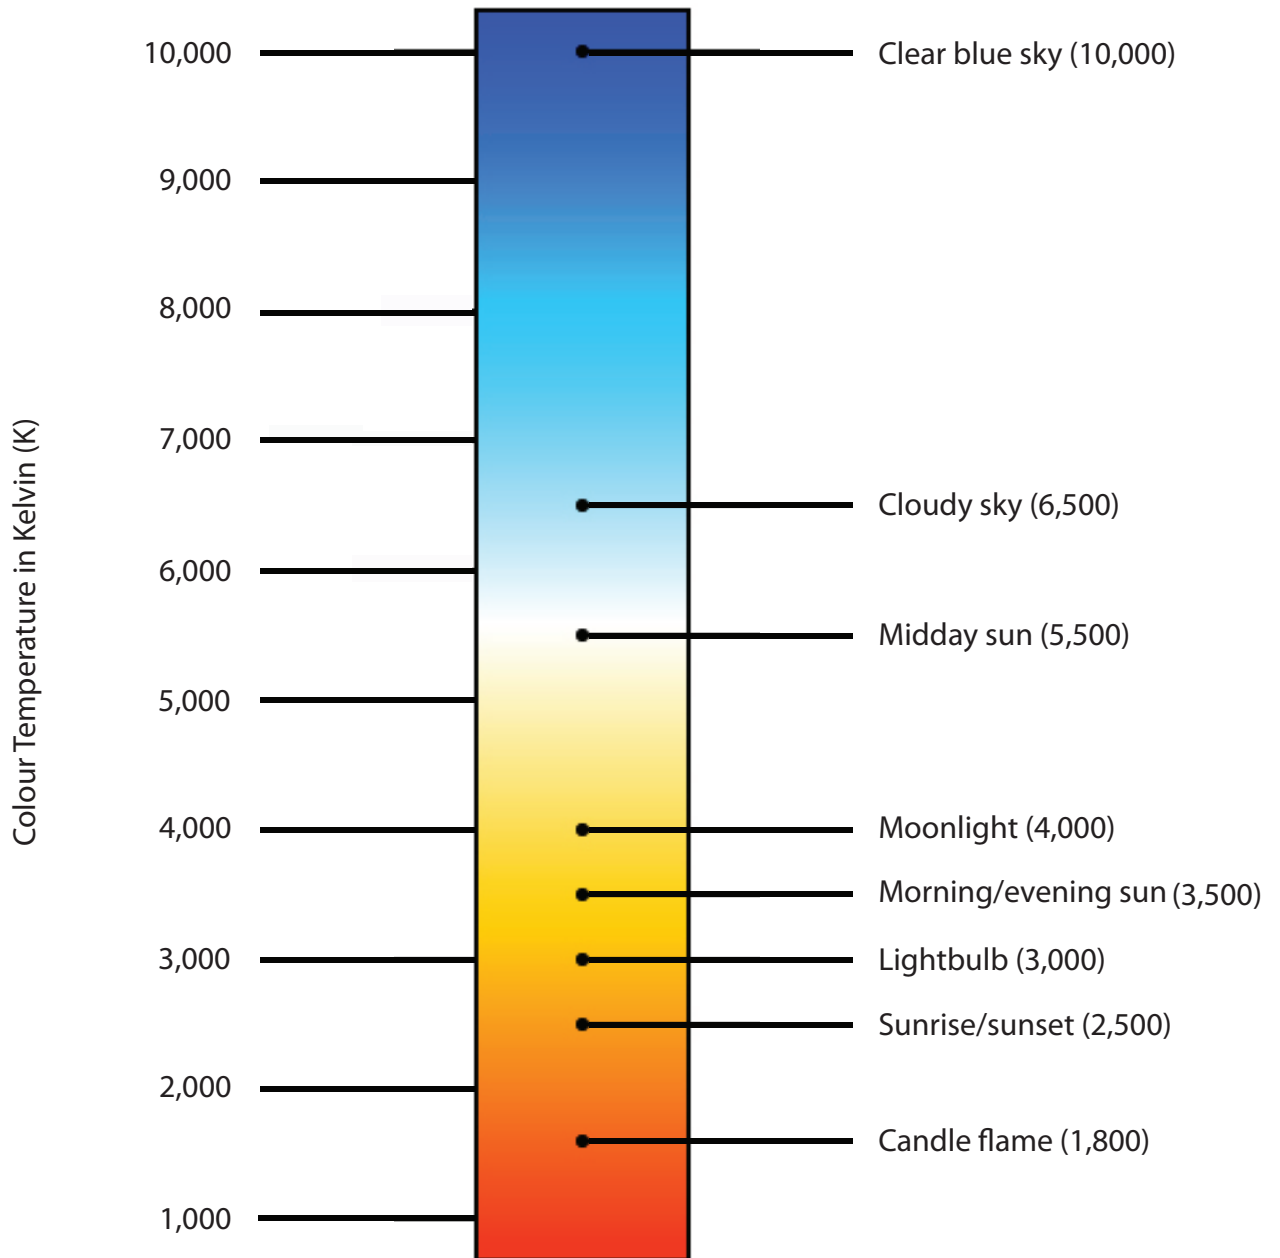

Colour Temperature Chart

EXPENDABLES

COLOUR TEMPERATURE CHART

Partners in Production®

VANCOUVER

CALGARY

WINNIPEG

TORONTO